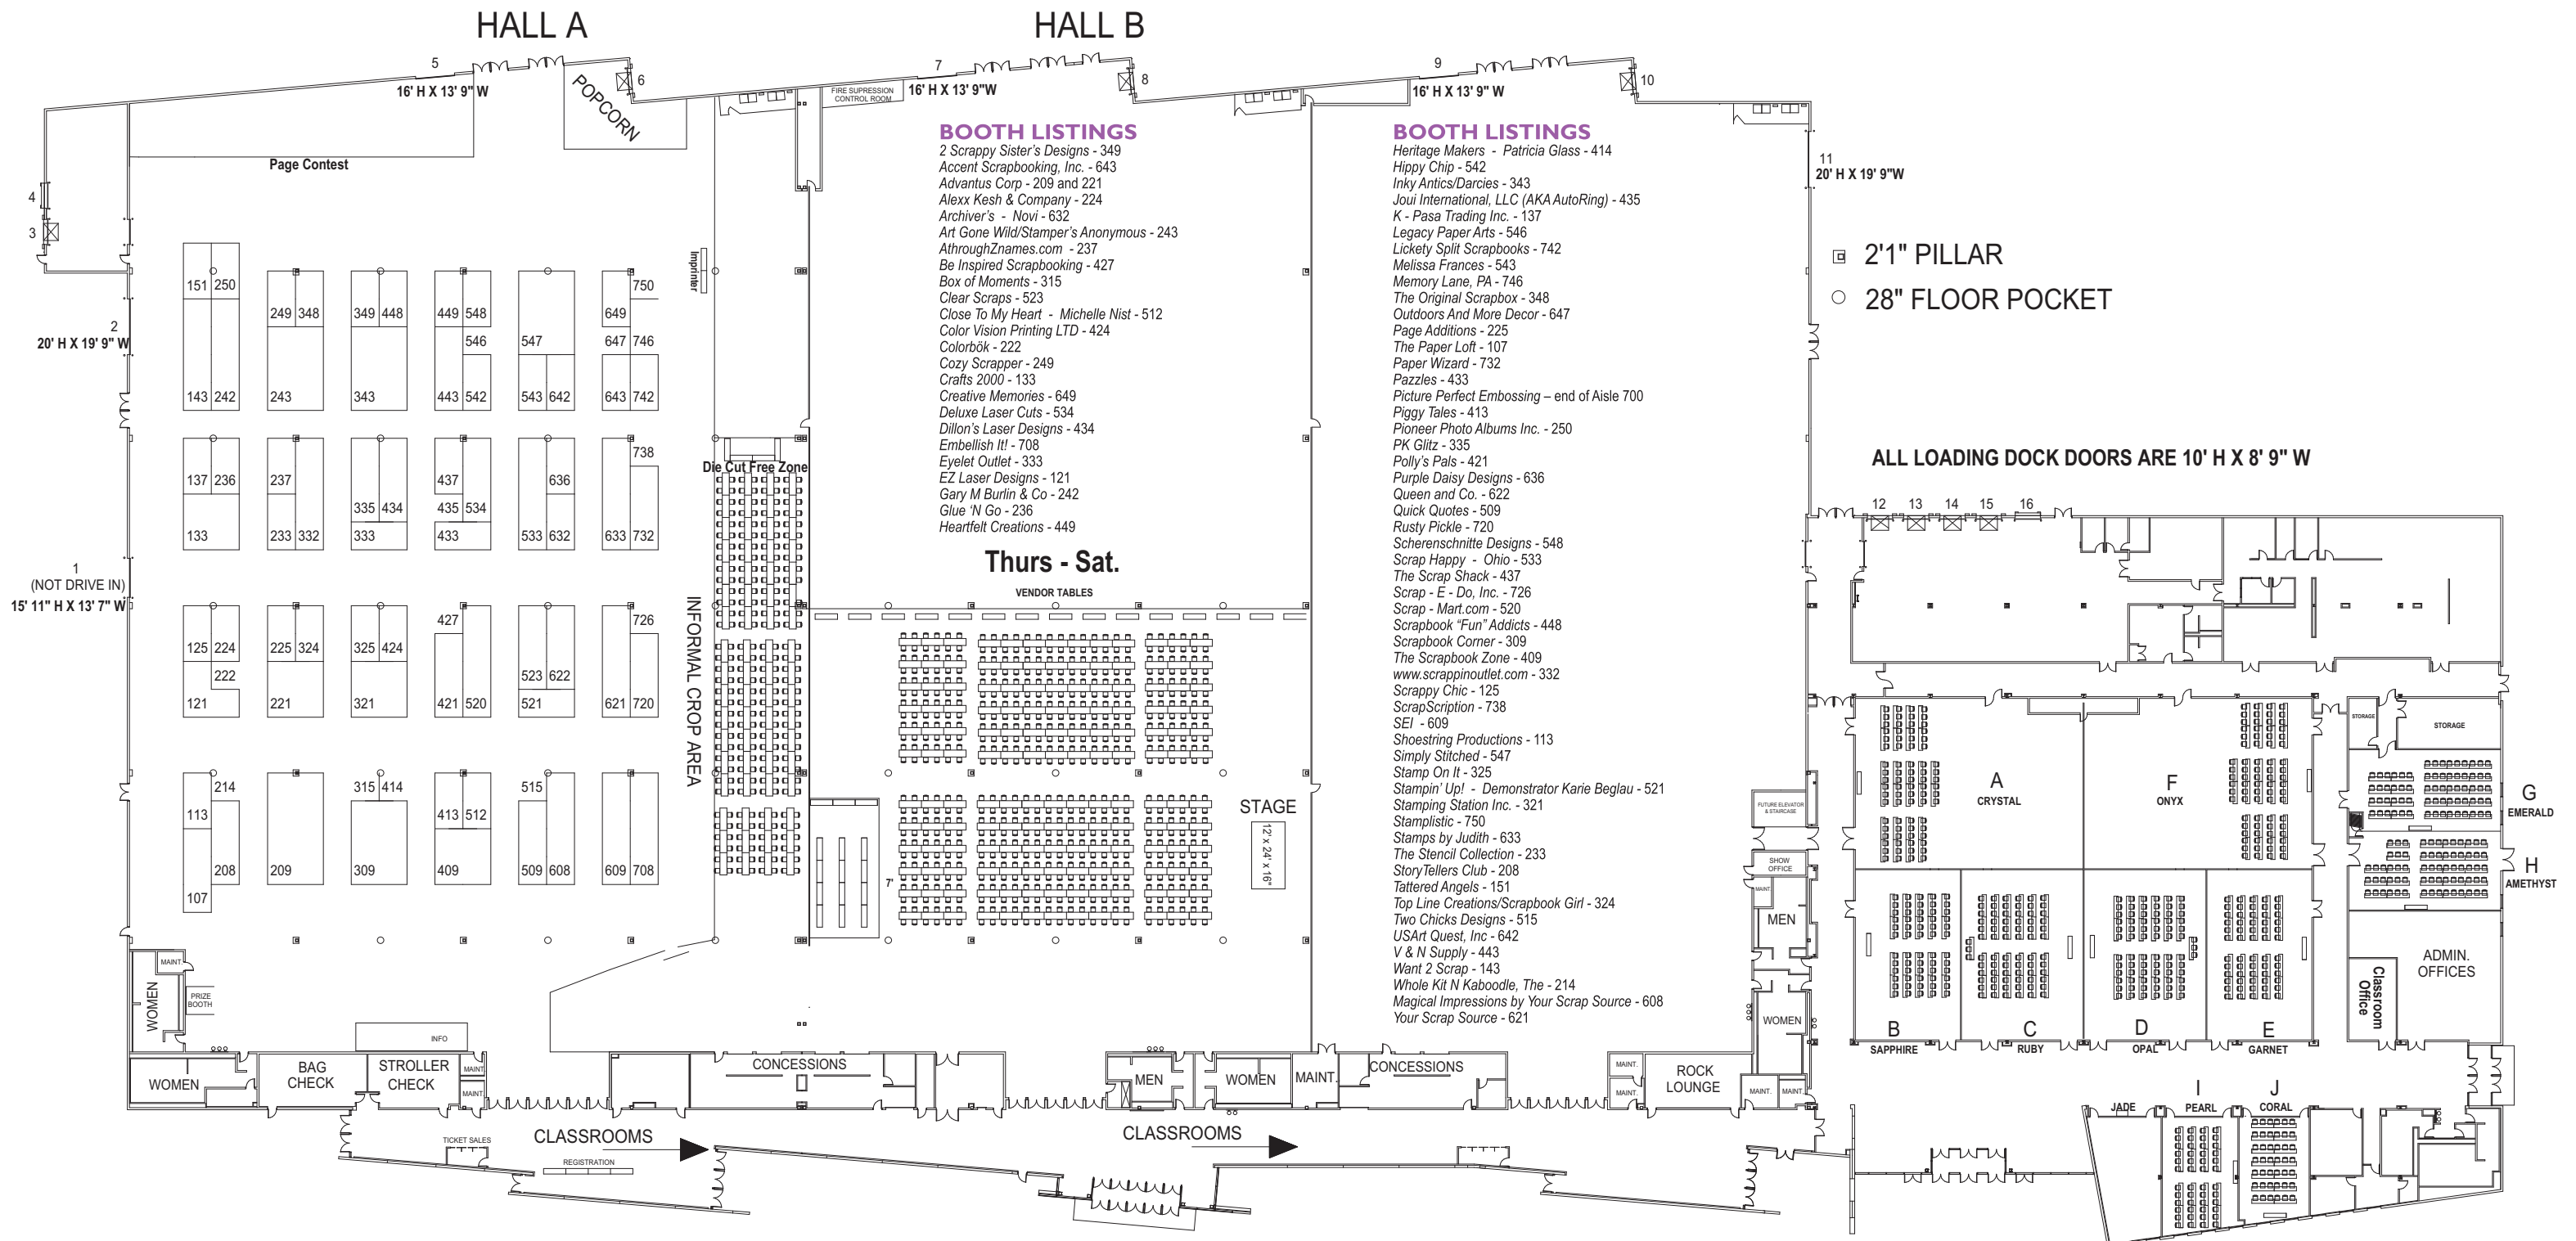

Floor Plan / Booth Listings

GREAT LAKES MEGA MEET

MAY 7-9, 2009

ROCK FINANCIAL SHOWPLACE

BOOTH LISTINGS

- 2 Scrappy Sister's Designs - 349
- Accent Scrapbooking, Inc. - 643
- Advantus Corp - 209 and 221
- Alexx Kesh & Company - 224
- Archiver's - Novi - 632
- Art Gone Wild/Stamper's Anonymous - 243
- AthroughZnames.com - 237
- Be Inspired Scrapbooking - 427
- Box of Moments - 315
- Clear Scraps - 523
- Close To My Heart - Michelle Nist - 512
- Color Vision Printing LTD - 424
- Colorbok - 222
- Cozy Scraper - 249
- Crafts 2000 - 133
- Creative Memories - 649
- Deluxe Laser Cuts - 534
- Dillon's Laser Designs - 434
- Embellish It! - 708
- Eyelet Outlet - 333
- EZ Laser Designs - 121
- Gary M Burlin & Co - 242
- Glue 'N Go - 236
- Heartfelt Creations - 449

Thurs - Sat.

VENDOR TABLES

STAGE
12' x 24' x 16'

ALL LOADING DOCK DOORS ARE 10' H X 8' 9" W

- 21" PILLAR
- 28" FLOOR POCKET

1
(NOT DRIVE IN)
15' 11" H X 13' 7" W

Page Contest

16' H X 13' 9" W